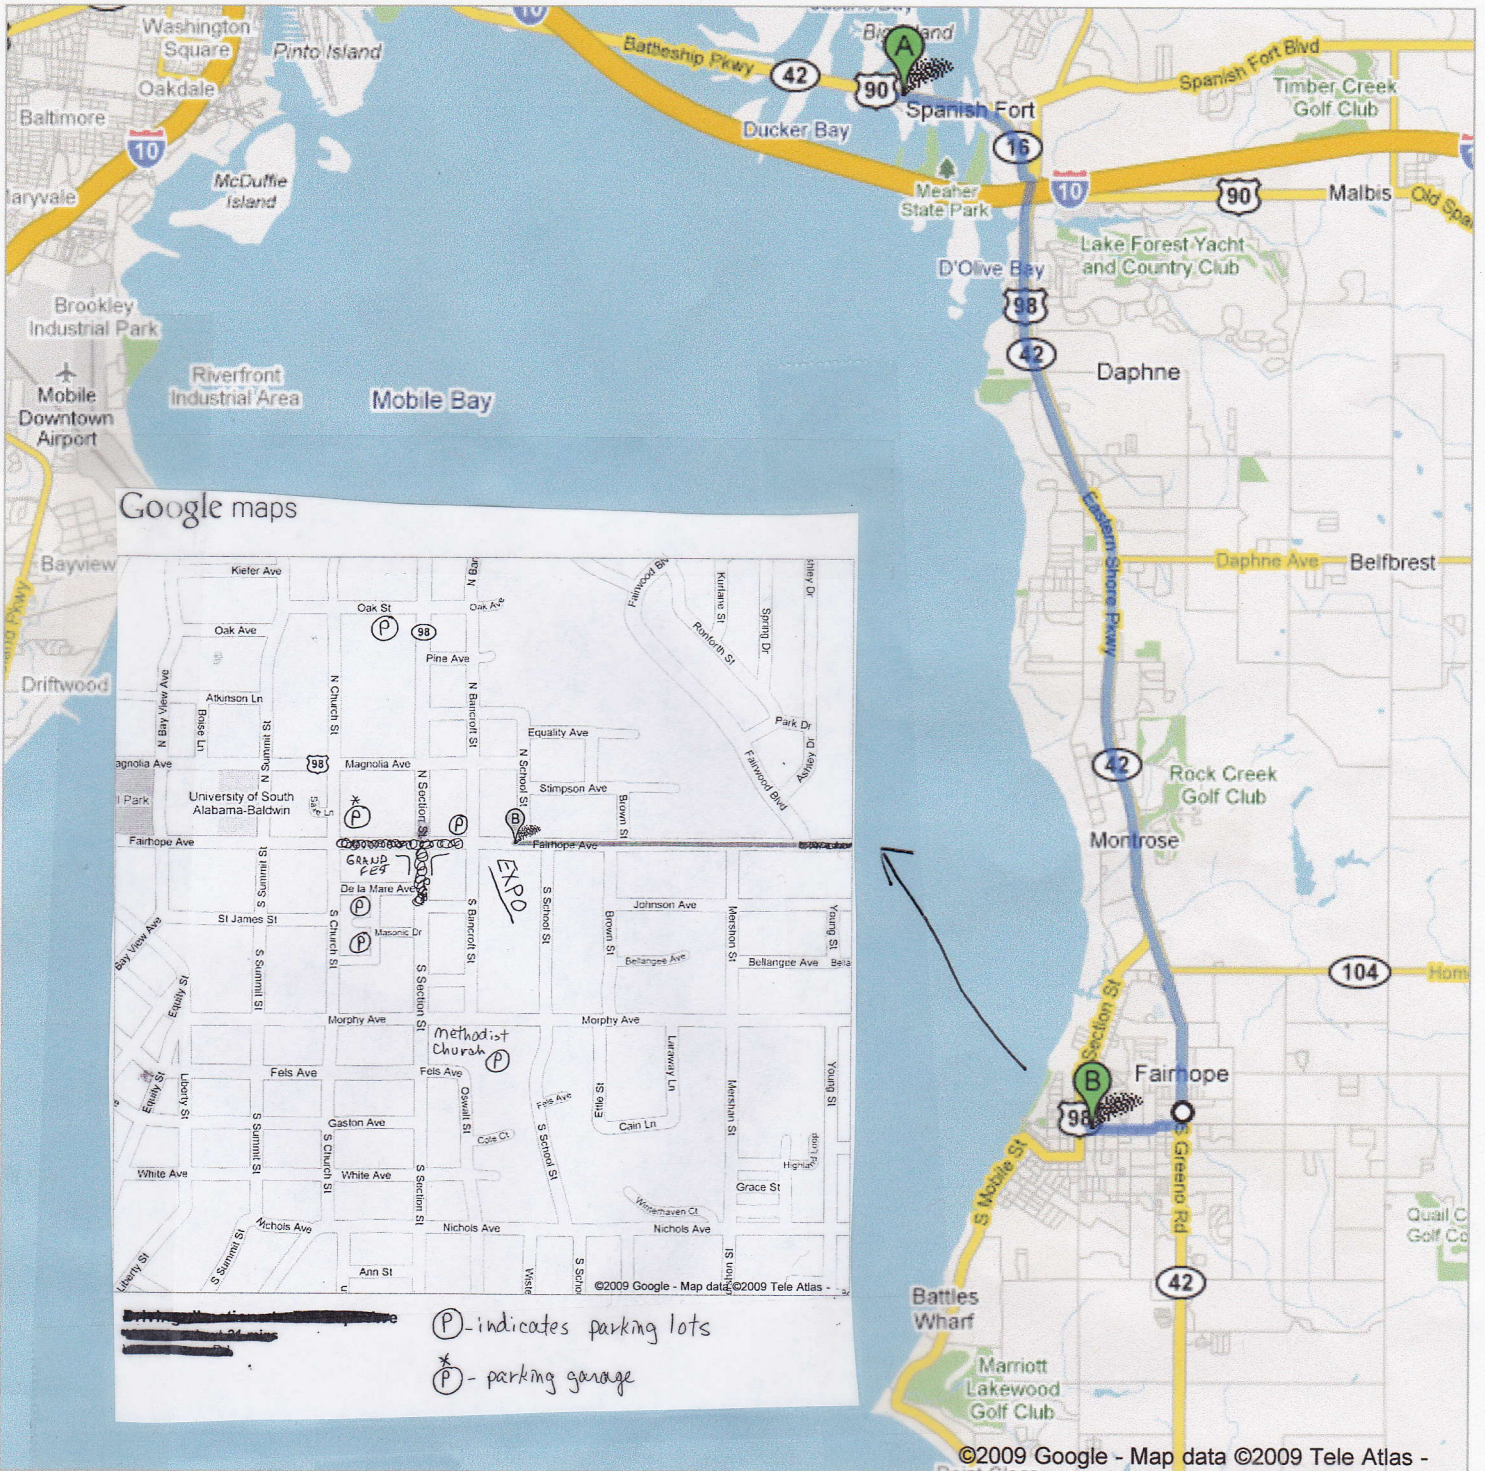

EXPO

Driving directions to ~~Fairhope Ave~~ **EXPO**

12.1 mi - about 21 mins

MAP to Saturday's Bird & Conservation Expo

Faulkner State College campus
450 Fairhope Ave., Fairhope, AL

P - indicates parking lots

*P - indicates parking garage

All street, lot, and garage parking is free